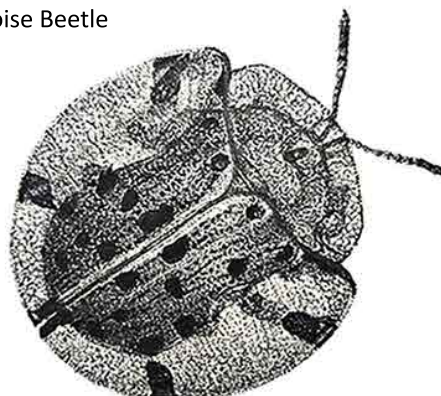

ORDER: COLEOPTERA (Beetles)

ORDER: LEPIDOPTERA (Butterfly)

4. Malabar Banded Peacock

FIGURE LIST & TAXONOMICAL IDENTIFICATION

- 1: *Lucanus cervus*- Stag Beetle- Dorsal habitus - Size :9 cms x 7 cms
- 2 : *Goliathus regius*- Goliath Beetle - Dorsal habitus - Size : 6.5 cms x 7 cms
- 3 : *Coccinella septempunctata*- Common Ladybug- Dorsal habitus - Size : 5 cms x 4.5cms
- 4 : *Papilio buddha*- Malabar Banded Peacock- Dorsal habitus - Size : 12 cms X 9.5 cms

MEDIUM : Fig 1-3 : Traditional 0.05, 0.1 technical ink on 140GSM paper

Fig 4 : Trditional 0.5 ball point pen on 140 GSM paper

ORDER: SPIROSTREPTIDA

5. Millepede

ORDER: HEMIPTERA (The true bugs)

6. Lantern Bug

ORDER: COLEOPTERA (Beetle)

7. Asian Spotted Tortoise Beetle

FIGURE LIST & TAXONOMICAL IDENTIFICATION:

5: *Phyllogonostreptus nigrolabiatus*- Millipede- Dorsal habitus - Size : 6 cms x 5.5 cms

6 : *Pyrops klugii*- Lantern Bug - Lateral habitus - Size : 5 cms x 5cms

7 : *Aspidimorpha miliaris* - Asian Spotted Tortoise Beetle- Dorsal habitus - Size : 5 cms X 5 cms

MEDIUM : Fig 5-7: Traditional 0.05, 0.1 technical ink on 140GSM paper