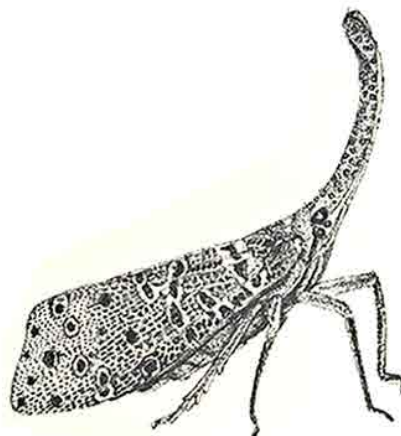

ORDER: COLEOPTERA (Beetles)

ORDER: LEPIDOPTERA (Butterfly)

4. Malabar Banded Peacock

FIGURE LIST & TAXONOMICAL IDENTIFICATION

- 1: *Lucanus cervus*- Stag Beetle- Dorsal habitus - Size :9 cms x 7 cms
- 2 : *Goliathus regius*- Goliath Beetle - Dorsal habitus - Size : 6.5 cms x 7 cms
- 3 : *Coccinella septempunctata*- Common Ladybug- Dorsal habitus - Size : 5 cms x 4.5cms
- 4 : *Papilio buddha*- Malabar Banded Peacock- Dorsal habitus - Size : 12 cms X 9.5 cms

MEDIUM : Fig 1-3 : Traditional 0.05, 0.1 technical ink on 140GSM paper

Fig 4 : Trditional 0.5 ball point pen on 140 GSM paper

ORDER: SPIROSTREPTIDA

5. Millepede

ORDER: HEMIPTERA (The true bugs)

6. Lantern Bug

ORDER: COLEOPTERA (Beetle)

7. Asian Spotted Tortoise Beetle

FIGURE LIST & TAXONOMICAL IDENTIFICATION:

5: *Phyllogonostreptus nigrolabiatus*- Millipede- Dorsal habitus - Size : 6 cms x 5.5 cms

6 : *Pyrops klugii*- Lantern Bug - Lateral habitus - Size : 5 cms x 5cms

7 : *Aspidimorpha miliaris* - Asian Spotted Tortoise Beetle- Dorsal habitus - Size : 5 cms X 5 cms

MEDIUM : Fig 5-7: Traditional 0.05, 0.1 technical ink on 140GSM paper