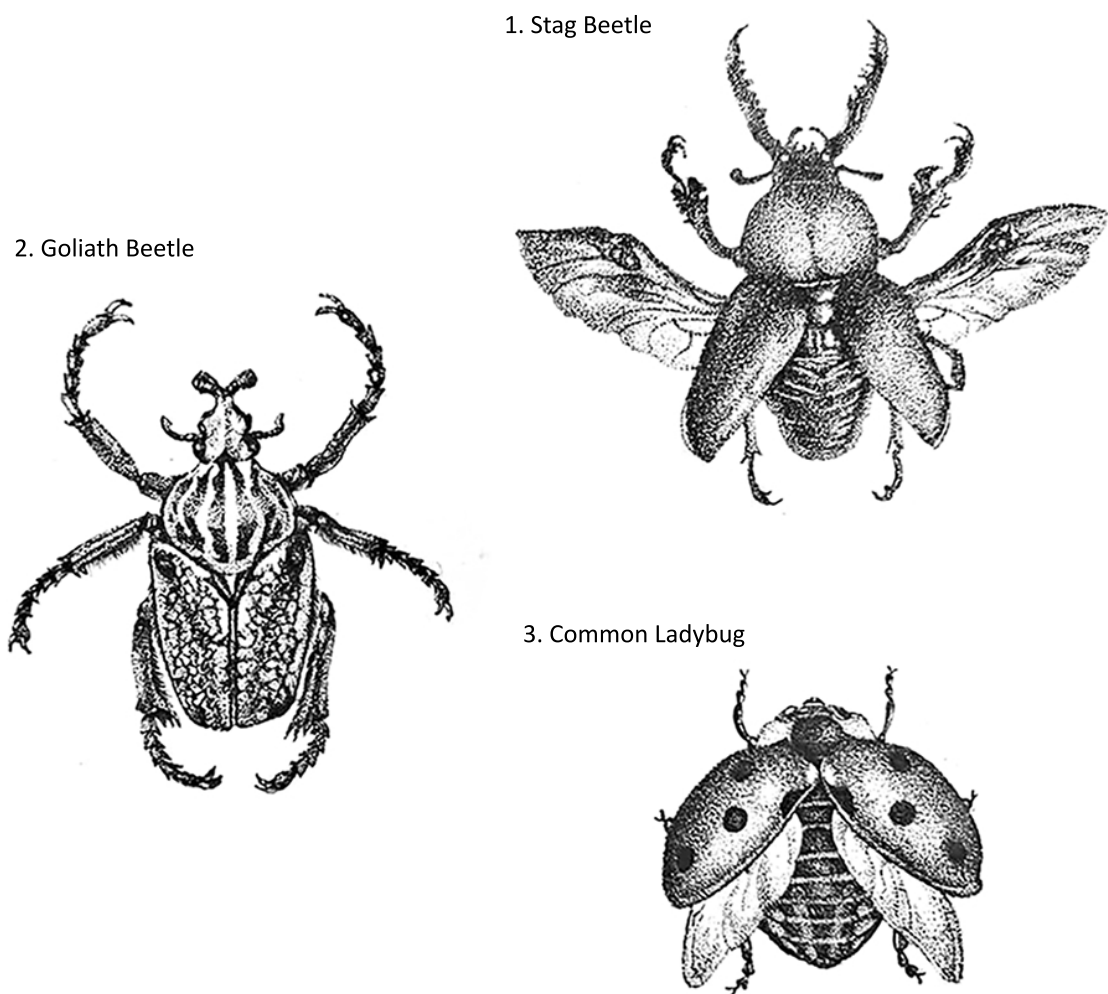

ORDER: COLEOPTERA (Beetles)

ORDER: LEPIDOPTERA (Butterfly)

4. Malabar Banded Peacock

FIGURE LIST & TAXONOMICAL IDENTIFICATION

- 1: *Lucanus cervus*- Stag Beetle- Dorsal habitus - Size :9 cms x 7 cms
- 2 : *Goliathus regius*- Goliath Beetle - Dorsal habitus - Size : 6.5 cms x 7 cms
- 3 : *Coccinella septempunctata*- Common Ladybug- Dorsal habitus - Size : 5 cms x 4.5cms
- 4 : *Papilio buddha*- Malabar Banded Peacock- Dorsal habitus - Size : 12 cms X 9.5 cms

MEDIUM : Fig 1-3 : Traditional 0.05, 0.1 technical ink on 140GSM paper

Fig 4 : Trditional 0.5 ball point pen on 140 GSM paper

ORDER: SPIROSTREPTIDA

5. Millepede

ORDER: HEMIPTERA (The true bugs)

6. Lantern Bug

ORDER: COLEOPTERA (Beetle)

7. Asian Spotted Tortoise Beetle

FIGURE LIST & TAXONOMICAL IDENTIFICATION:

5: *Phyllogonostreptus nigrolabiatus*- Millipede- Dorsal habitus - Size : 6 cms x 5.5 cms

6 : *Pyrops klugii*- Lantern Bug - Lateral habitus - Size : 5 cms x 5cms