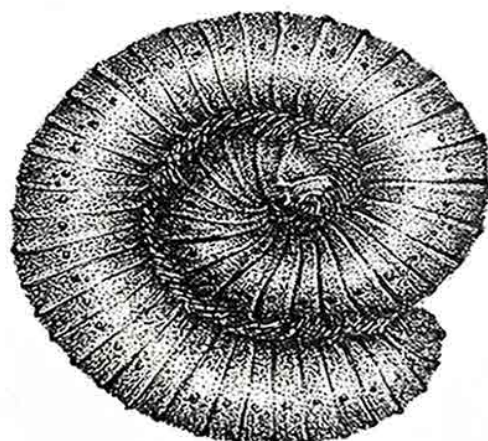

ORDER: COLEOPTERA (Beetles)

ORDER: LEPIDOPTERA (Butterfly)

4. Malabar Banded Peacock

FIGURE LIST & TAXONOMICAL IDENTIFICATION

- 1: *Lucanus cervus*- Stag Beetle- Dorsal habitus - Size :9 cms x 7 cms
- 2 : *Goliathus regius*- Goliath Beetle - Dorsal habitus - Size : 6.5 cms x 7 cms
- 3 : *Coccinella septempunctata*- Common Ladybug- Dorsal habitus - Size : 5 cms x 4.5cms
- 4 : *Papilio buddha*- Malabar Banded Peacock- Dorsal habitus - Size : 12 cms X 9.5 cms

MEDIUM : Fig 1-3 : Traditional 0.05, 0.1 technical ink on 140GSM paper

Fig 4 : Trditional 0.5 ball point pen on 140 GSM paper

ORDER: SPIROSTREPTIDA

5. Millepede

ORDER: HEMIPTERA (The true bugs)

6. Lantern Bug

ORDER: COLEOPTERA (Beetle)

7. Asian Spotted Tortoise Beetle

FIGURE LIST & TAXONOMICAL IDENTIFICATION:

5: *Phyllogonostreptus nigrolabiatus*- Millipede- Dorsal habitus - Size : 6 cms x 5.5 cms

6 : *Pyrops klugii*- Lantern Bug - Lateral habitus - Size : 5 cms x 5cms