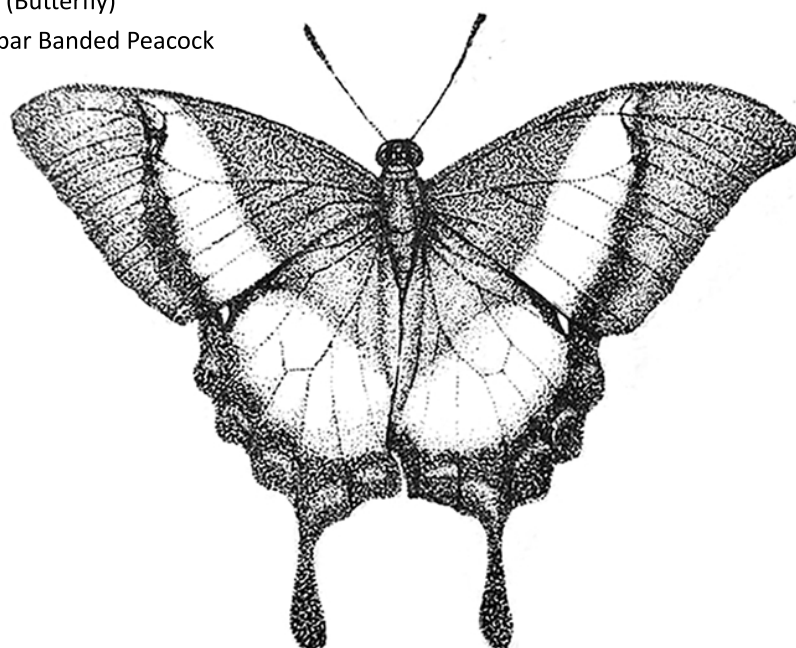

ORDER: COLEOPTERA (Beetles)

ORDER: LEPIDOPTERA (Butterfly)

4. Malabar Banded Peacock

FIGURE LIST & TAXONOMICAL IDENTIFICATION

- 1: *Lucanus cervus*- Stag Beetle- Dorsal habitus - Size :9 cms x 7 cms
- 2 : *Goliathus regius*- Goliath Beetle - Dorsal habitus - Size : 6.5 cms x 7 cms
- 3 : *Coccinella septempunctata*- Common Ladybug- Dorsal habitus - Size : 5 cms x 4.5cms
- 4 : *Papilio buddha*- Malabar Banded Peacock- Dorsal habitus - Size : 12 cms X 9.5 cms

MEDIUM : Fig 1-3 : Traditional 0.05, 0.1 technical ink on 140GSM paper

Fig 4 : Trditional 0.5 ball point pen on 140 GSM paper

ORDER: SPIROSTREPTIDA

5. Millepede

ORDER: HEMIPTERA (The true bugs)

6. Lantern Bug

ORDER: COLEOPTERA (Beetle)

7. Asian Spotted Tortoise Beetle

FIGURE LIST & TAXONOMICAL IDENTIFICATION:

5: *Phyllogonostreptus nigrolabiatus*- Millipede- Dorsal habitus - Size : 6 cms x 5.5 cms

6 : *Pyrops klugii*- Lantern Bug - Lateral habitus - Size : 5 cms x 5cms